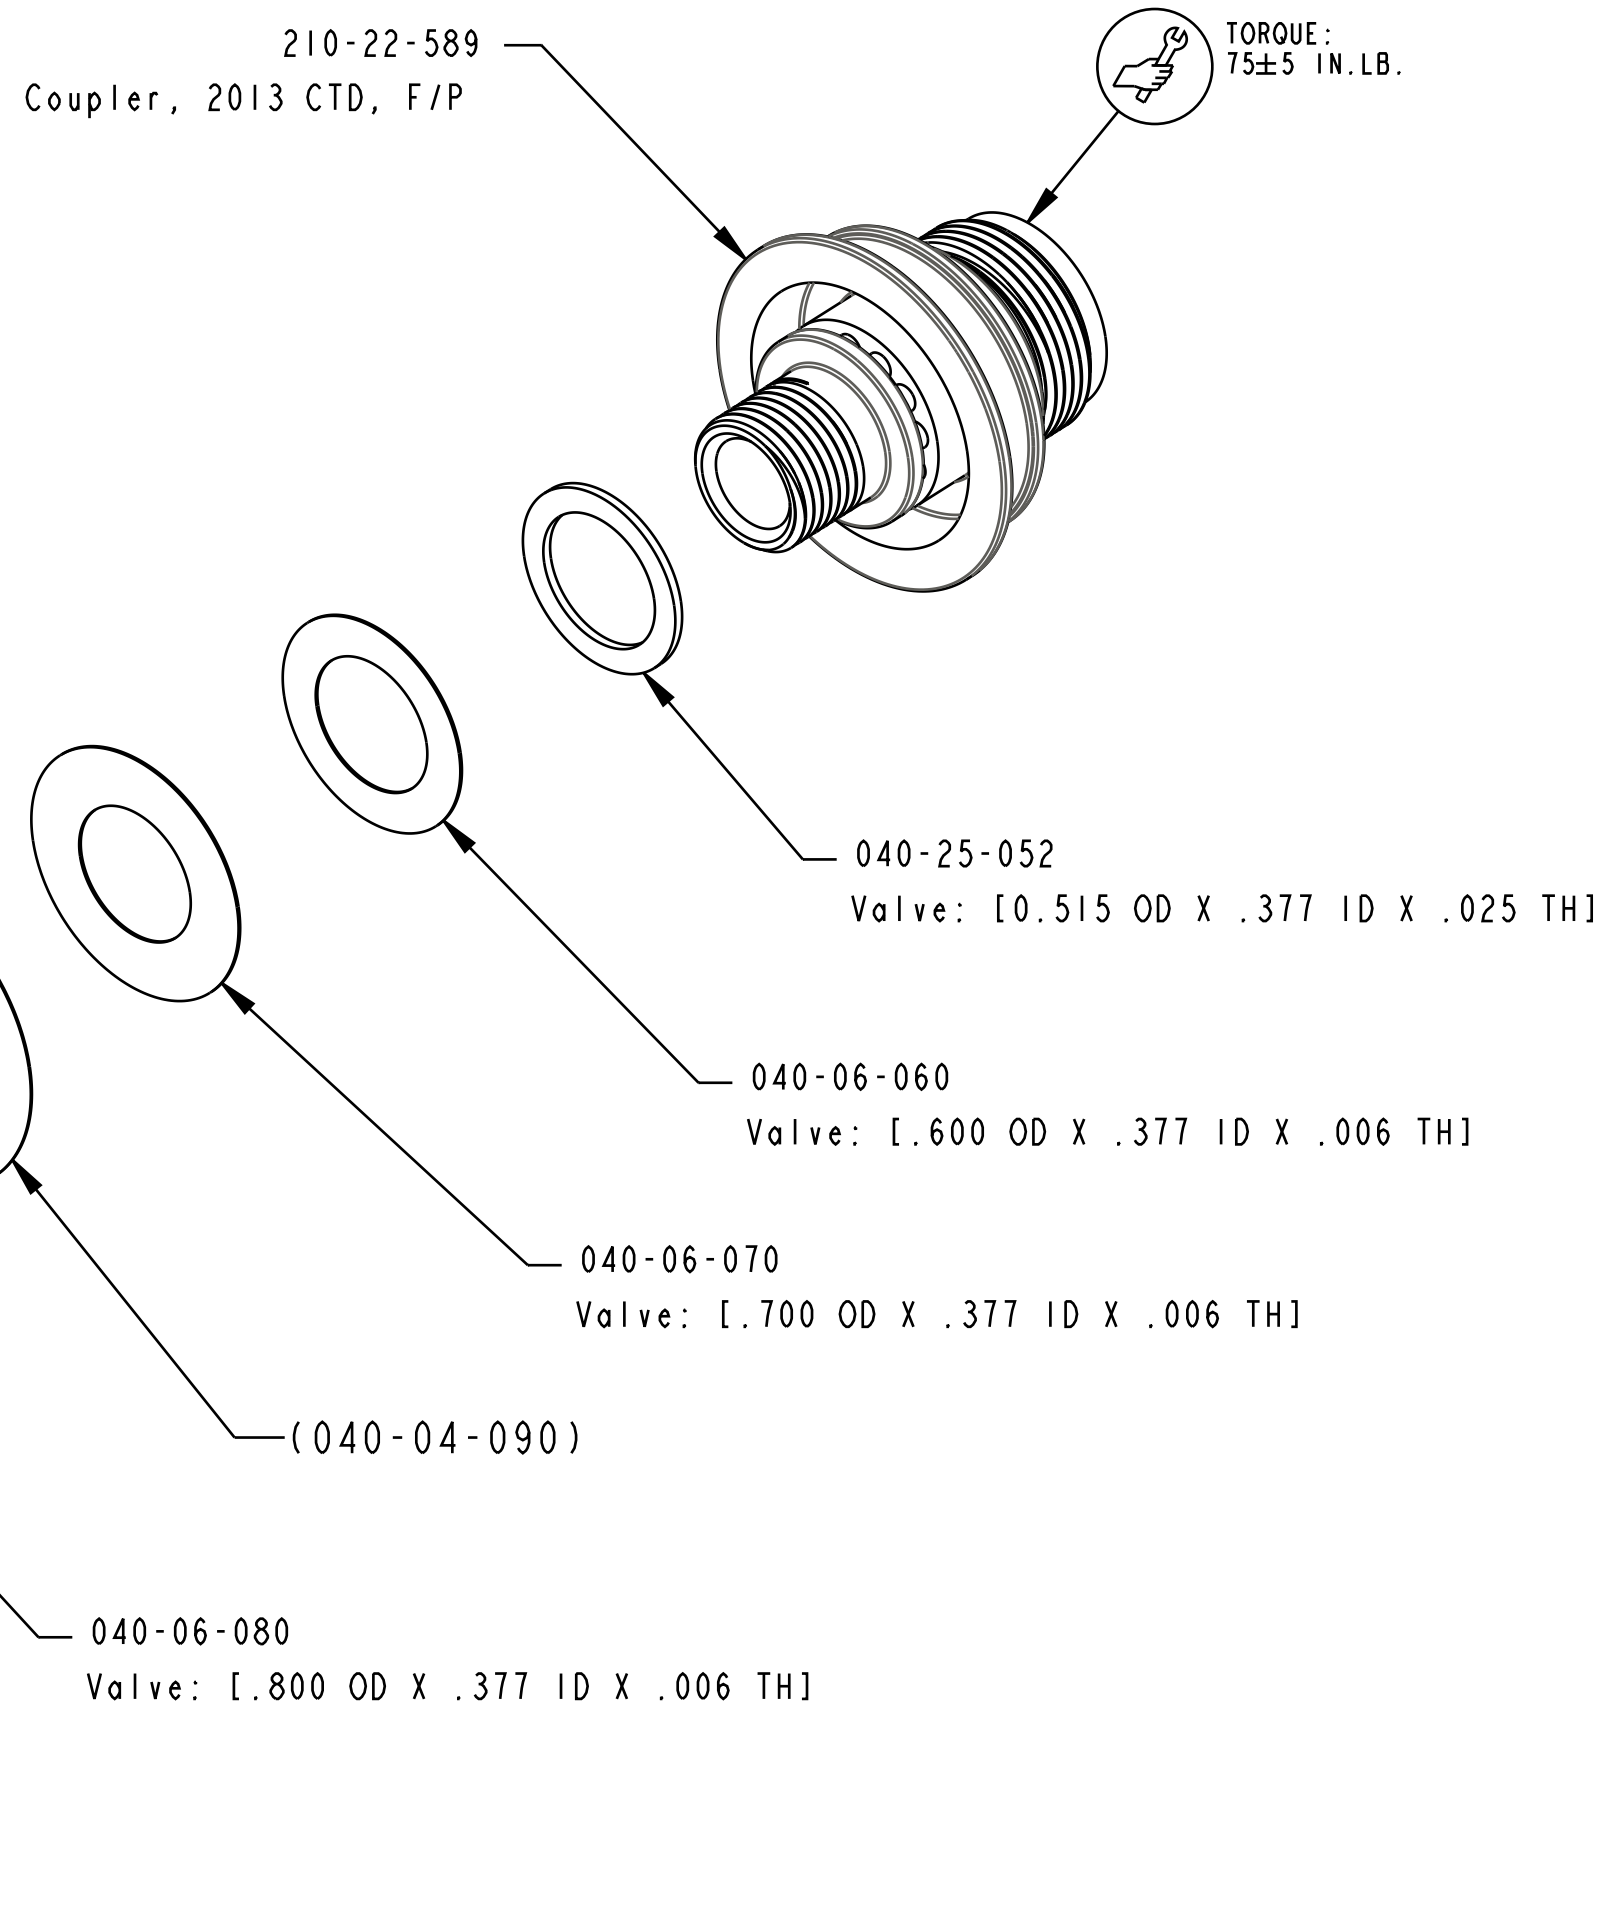

4

3

2

1

D

D

C

C

B

B

A

A

- PROPRIETARY -
THIS DOCUMENT CONTAINS CONFIDENTIAL, PROPRIETARY INFORMATION
THAT IS FOX PROPERTY. DO NOT DISCLOSE TO OR DUPLICATE
FOR OTHERS EXCEPT AS AUTHORIZED BY FOX.

		FOX Factory, Inc.	Ph 831-768-1100
		130 Hangar Way, Watsonville, CA 95076 USA	Fax 831-768-9312
TITLE			
2015 32 Compression Valve Stack, CTD F/P, .018" Preload			
SIZE		DWG. NO.	
C		820-03-342 -KIT	
PLOT SCALE 2.00:1		SHEET 1 OF 1	